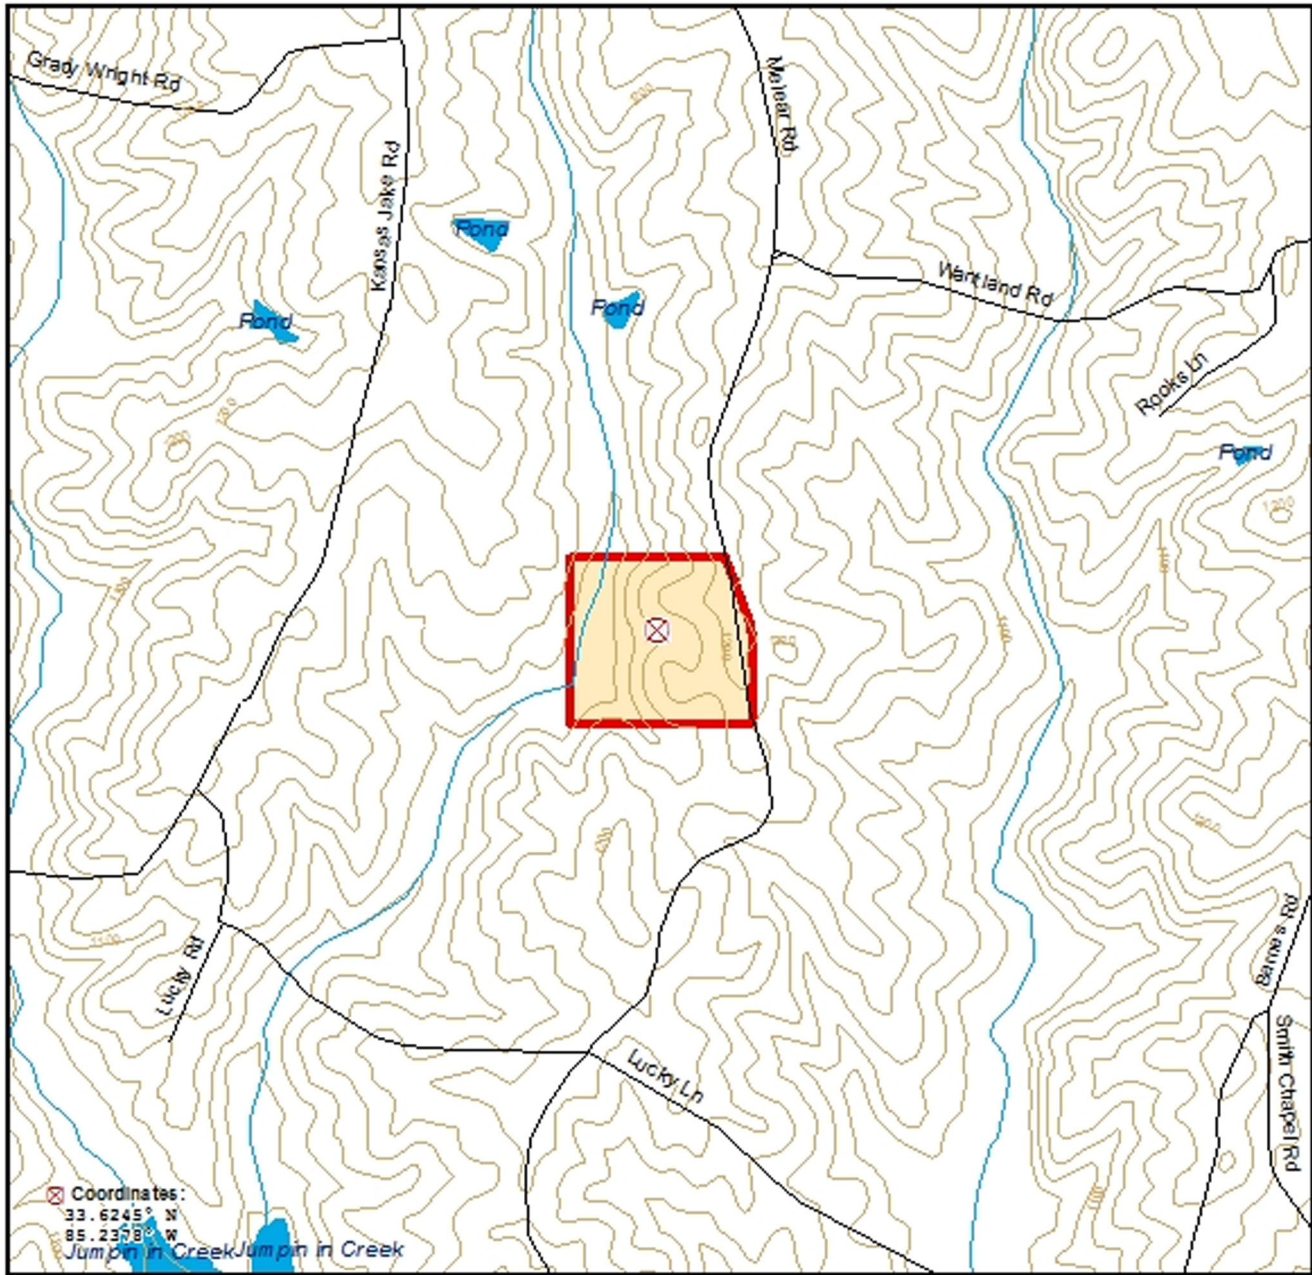

LAND FOR SALE – 53.77 +/- ACRES

CARROLL COUNTY, GEORGIA

COMMENTS

This 53+/- acre property has so much to offer with over 1,500 feet of frontage on Melear Road, planted pines and older hardwood bottomland with long frontage on both sides of a bold stream. The property adjoins timber land properties and pasture, and there are many signs of deer and turkey. There is also easy access to Interstate 20 and shopping, medical services, and dining are conveniently located in the cities of Carrollton and Bremen.

PROPERTY HIGHLIGHTS

LOCATION:	Carroll County, Georgia
ROAD FRONTAGE:	Approximately 1500 feet of frontage on Melear Road.
TOPOGRAPHY:	Rolling, sloping, wetlands.
VEGETATION:	Planted pines, Bottomland. Timber Data is available upon request.
MINERAL RIGHTS:	Certain Non-Surface Gas and Mineral Rights have been reserved by a previous owner.
POTENTIAL USES:	Recreation/Hunting, Residential, Agriculture, Timberland
PRICE:	\$2,995 per acre \$161,041.00

SCALE: 1 Inch = 1,500 Feet

LOCATION MAP

Turkey Creek NW - Location Map
Parcel # 13045Hb013
 Carroll County, GA - approx. 54 acres +/-

	Property Listing		Interstate		USFS		BIA/Tribal
	County		Primary Highway		NPS		Other Federal
	Urban Area		Secondary Highway		USFWS		State
	Lake/Reservoir		Other Road		BLM		County/Local
	Perennial River/Stream		Railroad				

TOPOGRAPHY

Turkey Creek NW - Parcel Map
Parcel # 13045Hb013
 Carroll County, GA - approx. 54 acres +/-

SCALE: 1 inch = 1,500 Feet