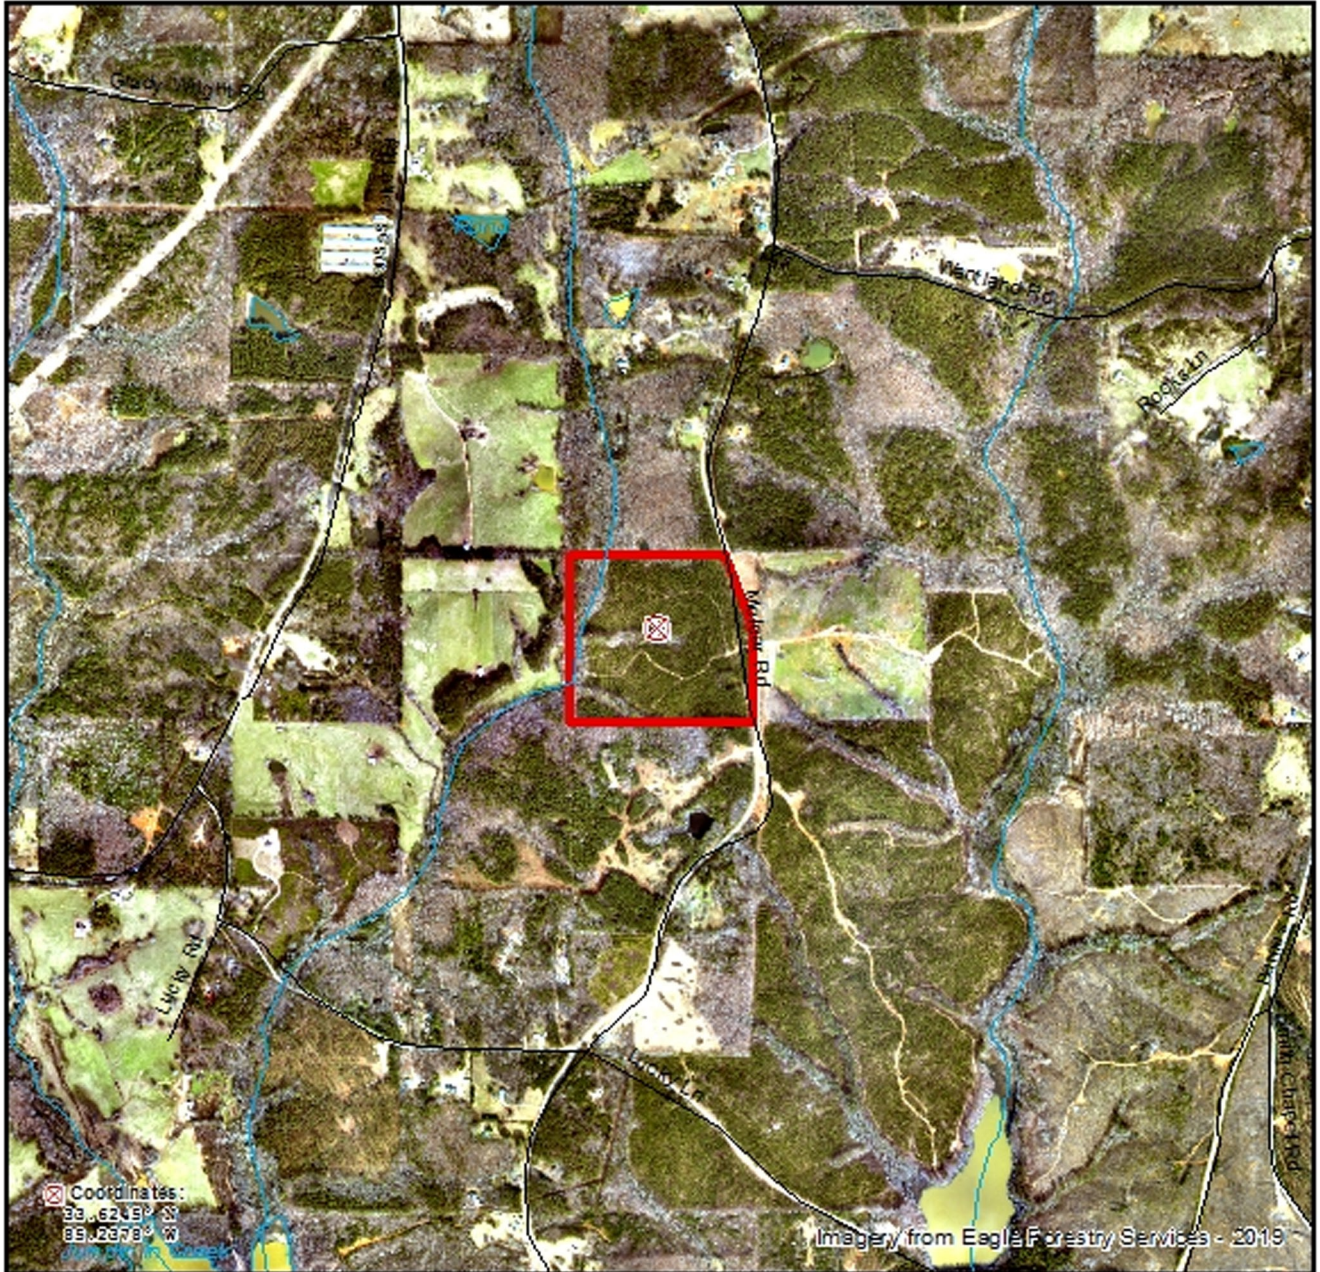

LAND FOR SALE – 53.77 +/- ACRES

CARROLL COUNTY, GEORGIA

COMMENTS

This 53+/- acre property has so much to offer with over 1,500 feet of frontage on Melear Road, planted pines and older hardwood bottomland with long frontage on both sides of a bold stream. The property adjoins timber land properties and pasture, and there are many signs of deer and turkey. There is also easy access to Interstate 20 and shopping, medical services, and dining are conveniently located in the cities of Carrollton and Bremen.

PROPERTY HIGHLIGHTS

LOCATION:	Carroll County, Georgia
ROAD FRONTAGE:	Approximately 1500 feet of frontage on Melear Road.
TOPOGRAPHY:	Rolling, sloping, wetlands.
VEGETATION:	Planted pines, Bottomland. Timber Data is available upon request.
MINERAL RIGHTS:	Certain Non-Surface Gas and Mineral Rights have been reserved by a previous owner.
POTENTIAL USES:	Recreation/Hunting, Residential, Agriculture, Timberland
PRICE:	\$2,995 per acre \$161,041.00

AERIAL

Turkey Creek NW - Photo Map

Parcel # 13045Hb013

Carroll County, GA - approx. 54 acres +/-

Property Listing	Interstate	USFS
County	US Highway	NPS
Lake/Reservoir	State Highway	USFWS
Perennial River/Stream	Other Road	BLM
Intermittent Stream	Railroad	BIA/Tribal
		Other Federal
		State
		County/Local

SCALE: 1 Inch = 1,500 Feet

LOCATION MAP

Turkey Creek NW - Location Map
Parcel # 13045Hb013
 Carroll County, GA - approx. 54 acres +/-

	Property Listing		Interstate		USFS		BIA/Tribal
	County		Primary Highway		NPS		Other Federal
	Urban Area		Secondary Highway		USFWS		State
	Lake/Reservoir		Other Road		BLM		County/Local
	Perennial River/Stream		Railroad				