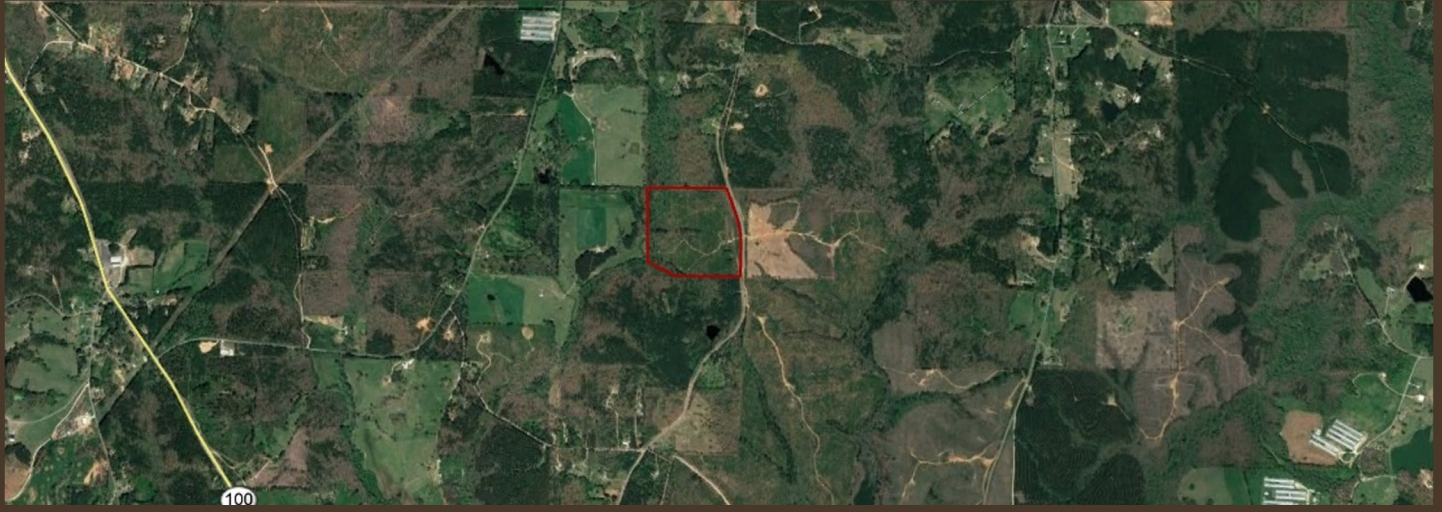

LAND FOR SALE – 53.77 +/- ACRES

CARROLL COUNTY, GEORGIA

COMMENTS

This 53+/- acre property has so much to offer with over 1,500 feet of frontage on Melear Road, planted pines and older hardwood bottomland with long frontage on both sides of a bold stream. The property adjoins timber land properties and pasture, and there are many signs of deer and turkey. There is also easy access to Interstate 20 and shopping, medical services, and dining are conveniently located in the cities of Carrollton and Bremen.

PROPERTY HIGHLIGHTS

LOCATION:	Carroll County, Georgia
ROAD FRONTAGE:	Approximately 1500 feet of frontage on Melear Road.
TOPOGRAPHY:	Rolling, sloping, wetlands.
VEGETATION:	Planted pines, Bottomland. Timber Data is available upon request.
MINERAL RIGHTS:	Certain Non-Surface Gas and Mineral Rights have been reserved by a previous owner.
POTENTIAL USES:	Recreation/Hunting, Residential, Agriculture, Timberland
PRICE:	\$2,995 per acre \$161,041.00

AERIAL

Turkey Creek NW - Photo Map

Parcel # 13045Hb013

Carroll County, GA - approx. 54 acres +/-

Property Listing	Interstate	USFS
County	US Highway	NPS
Lake/Reservoir	State Highway	USFWS
Perennial River/Stream	Other Road	BLM
Intermittent Stream	Railroad	BIA/Tribal
		Other Federal
		State
		County/Local

SCALE: 1 Inch = 1,500 Feet

LOCATION MAP

Turkey Creek NW - Location Map
Parcel # 13045Hb013
 Carroll County, GA - approx. 54 acres +/-

	Property Listing		Interstate		USFS		BIA/Tribal
	County		Primary Highway		NPS		Other Federal
	Urban Area		Secondary Highway		USFWS		State
	Lake/Reservoir		Other Road		BLM		County/Local
	Perennial River/Stream		Railroad				