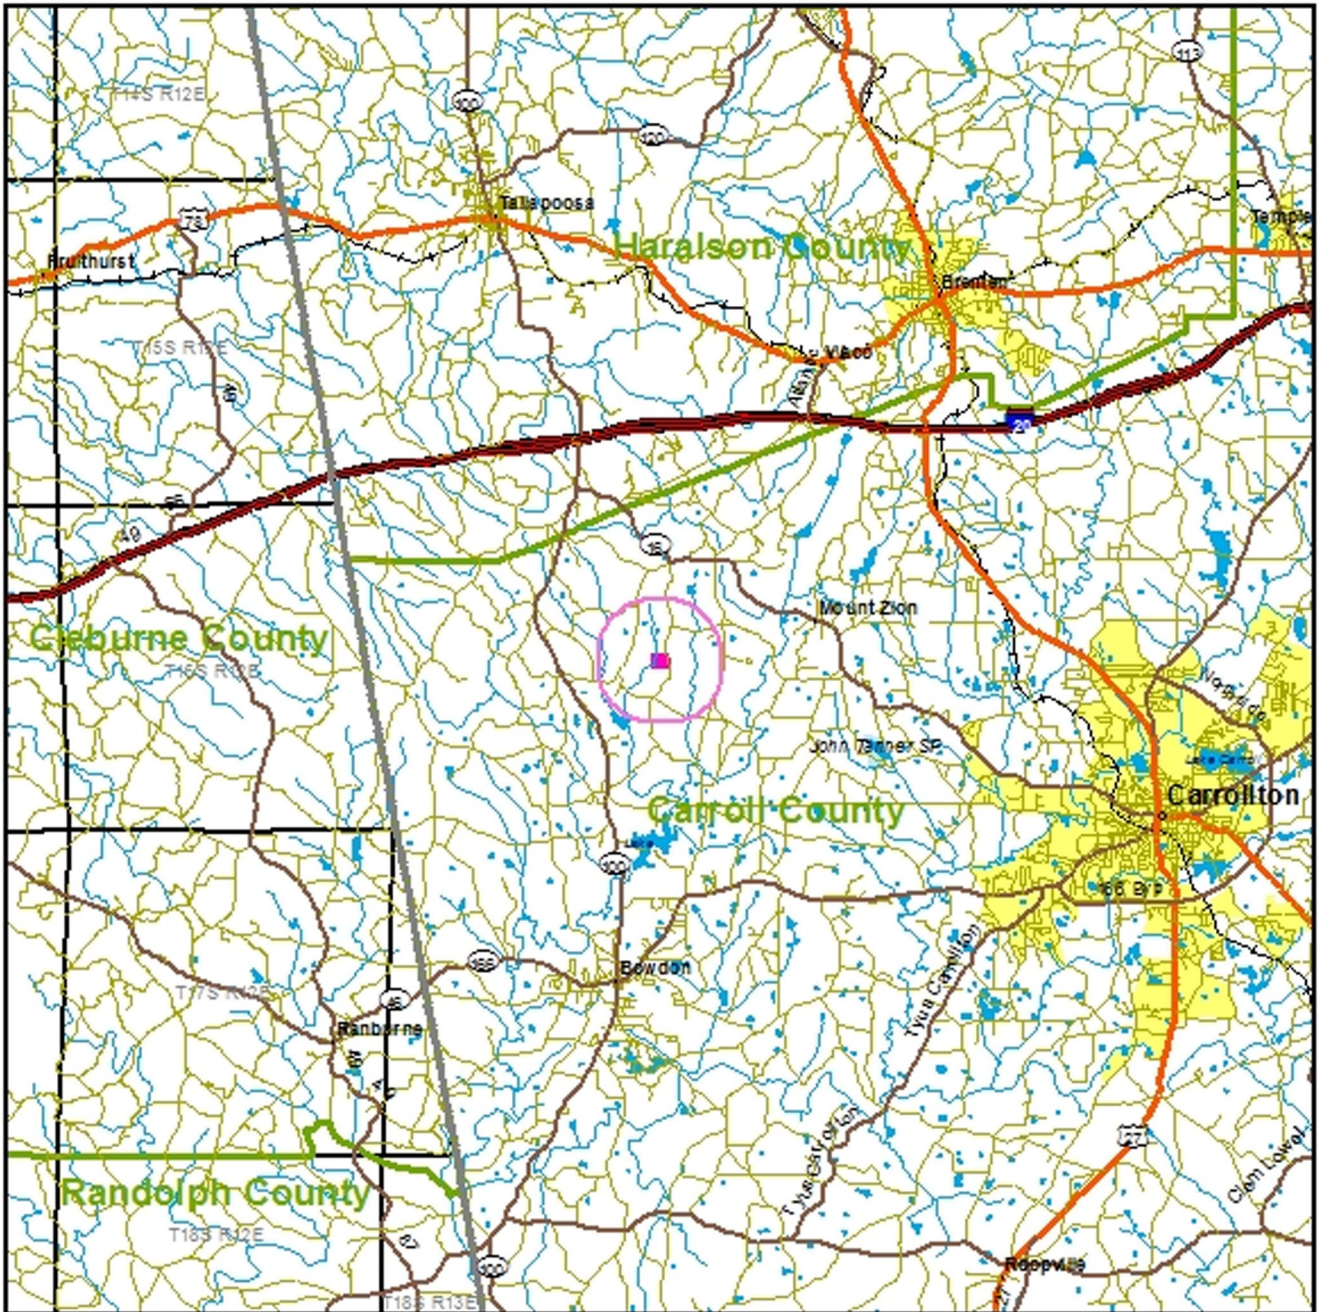

LAND FOR SALE – 53.77 +/- ACRES

CARROLL COUNTY, GEORGIA

COMMENTS

This 53+/- acre property has so much to offer with over 1,500 feet of frontage on Melear Road, planted pines and older hardwood bottomland with long frontage on both sides of a bold stream. The property adjoins timber land properties and pasture, and there are many signs of deer and turkey. There is also easy access to Interstate 20 and shopping, medical services, and dining are conveniently located in the cities of Carrollton and Bremen.

PROPERTY HIGHLIGHTS

LOCATION:	Carroll County, Georgia
ROAD FRONTAGE:	Approximately 1500 feet of frontage on Melear Road.
TOPOGRAPHY:	Rolling, sloping, wetlands.
VEGETATION:	Planted pines, Bottomland. Timber Data is available upon request.
MINERAL RIGHTS:	Certain Non-Surface Gas and Mineral Rights have been reserved by a previous owner.
POTENTIAL USES:	Recreation/Hunting, Residential, Agriculture, Timberland
PRICE:	\$2,995 per acre \$161,041.00

AERIAL

Turkey Creek NW - Photo Map

Parcel # 13045Hb013

Carroll County, GA - approx. 54 acres +/-

Property Listing	Interstate	USFS
County	US Highway	NPS
Lake/Reservoir	State Highway	USFWS
Perennial River/Stream	Other Road	BLM
Intermittent Stream	Railroad	BIA/Tribal
		Other Federal
		State
		County/Local

SCALE: 1 Inch = 1,500 Feet

LOCATION MAP

Turkey Creek NW - Location Map
Parcel # 13045Hb013
 Carroll County, GA - approx. 54 acres +/-

	Property Listing		Interstate		USFS		BIA/Tribal
	County		Primary Highway		NPS		Other Federal
	Urban Area		Secondary Highway		USFWS		State
	Lake/Reservoir		Other Road		BLM		County/Local
	Perennial River/Stream		Railroad				