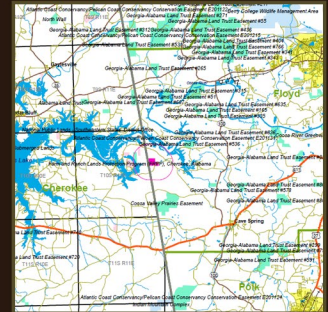

LAND FOR SALE – 181.18+/- ACRES

FLOYD COUNTY, GEORGIA

COMMENTS

This property has over 1,600 feet of double frontage on George Road and is comprised of planted pines of various ages and some hardwoods. Lake Weiss is just around the corner, and the public boat launch at Brushy Branch Park is just 2 miles away. With large timber tracts in the area, and the Coosa River and Lake Weiss close by, wildlife is abundant in the area. It would be my pleasure to walk this property with you.

PROPERTY HIGHLIGHTS

LOCATION:	Floyd County, Georgia
ROAD FRONTAGE:	Approximately 1,600 feet of double frontage on George Road.
TOPOGRAPHY:	Rolling and level with some flood plain.
VEGETATION:	Planted pines of various ages and creek bottoms.
MINERAL RIGHTS:	Certain Non-Surface Gas and Mineral Rights have been reserved by a previous owner.
POTENTIAL USES:	Recreation/Hunting, Residential, Agriculture, Timberland
PRICE:	\$4,200.00 per acre \$760,969.00

LOCATION MAP

George Road - Location Map
Parcel # 13115Hb1000
 Floyd County, GA - approx. 181.0 acres +/-

Property Listing	Interstate	USFS	Other Federal
County	Primary Highway	NPS	County/Local
Urban Area	Secondary Highway	FWS	NGO/Private
Lake/Reservoir	Other Road	BLM	State
Perennial River/Stream	Railroad	Tribal	Unknown

TOPOGRAPHY

George Road - Parcel Map
Parcel # 13115Hb1000
 Floyd County, GA - approx. 181.0 acres +/-

Property Listing	Interstate	100' Contour	USFS	Other Federal
County	US Highway	20' Contour	NPS	County/Local
Lake/Reservoir	State Highway	Railroad	FWS	NGO/Private
Perennial River/Stream	Other Road		BLM	State
Intermittent Stream			Tribal	Unknown