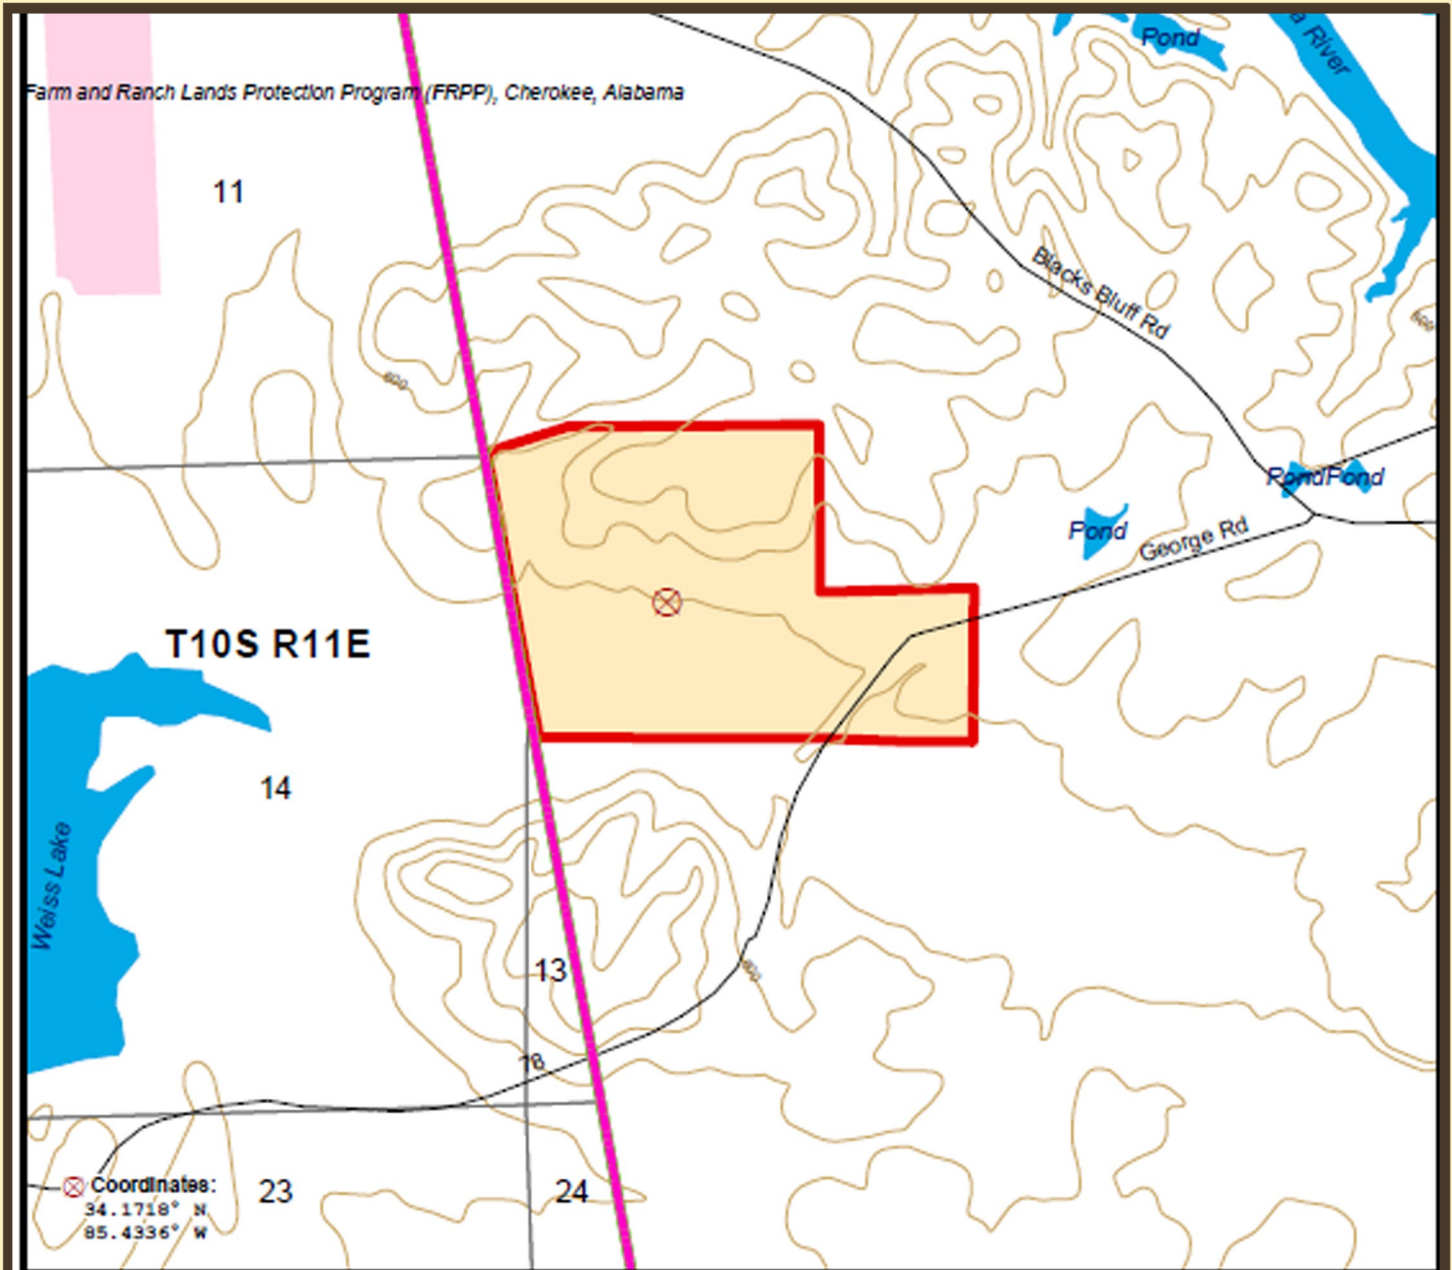

TOPOGRAPHY

George Road - Parcel Map
Parcel # 13115Hb1000
Floyd County, GA - approx. 181.0 acres +/-

Property Listing	Interstate	100' Contour	USFS	Other Federal
County	US Highway	20' Contour	NPS	County/Local
Lake/Reservoir	State Highway	Railroad	FWS	NGO/Private
Perennial River/Stream	Other Road		BLM	State
Intermittent Stream			Tribal	Unknown