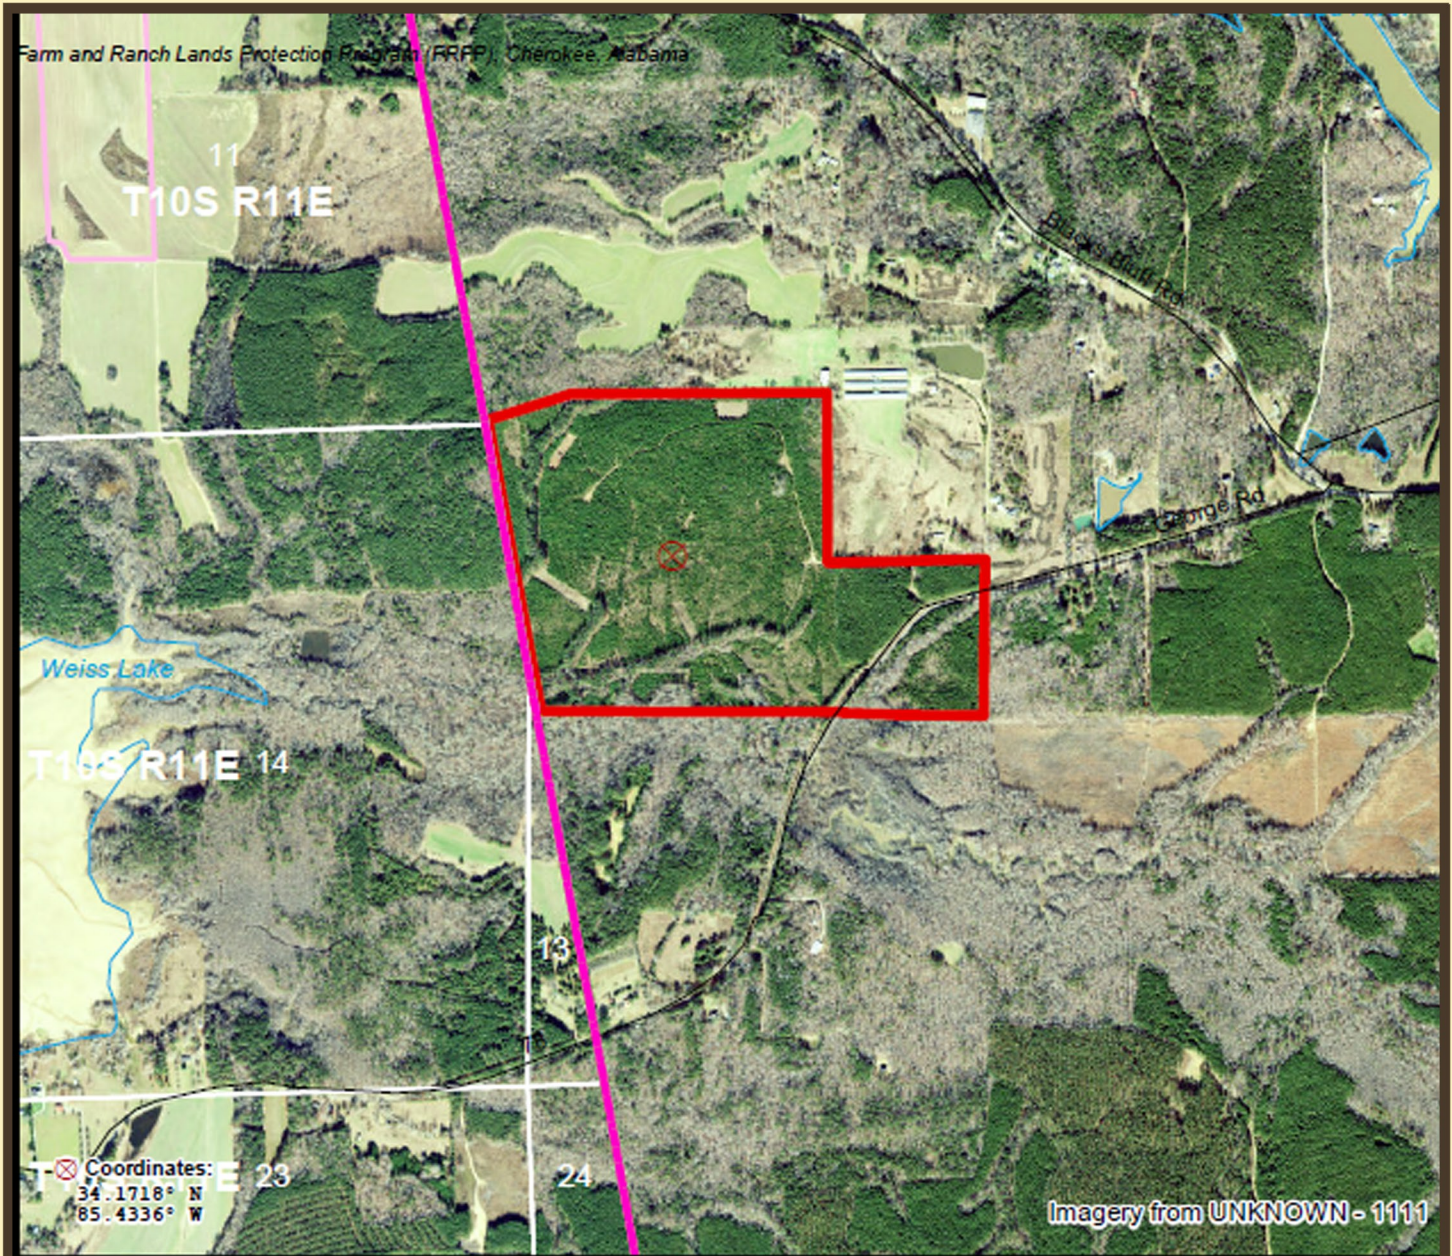

AERIAL

George Road - Photo Map
Parcel # 13115Hb1000
Floyd County, GA - approx. 181.0 acres +/-

Property Listing	Interstate	USFS	Other Federal
County	US Highway	NPS	County/Local
Lake/Reservoir	State Highway	FWS	NGO/Private
Perennial River/Stream	Other Road	BLM	State
Intermittent Stream	Railroad	Tribal	Unknown