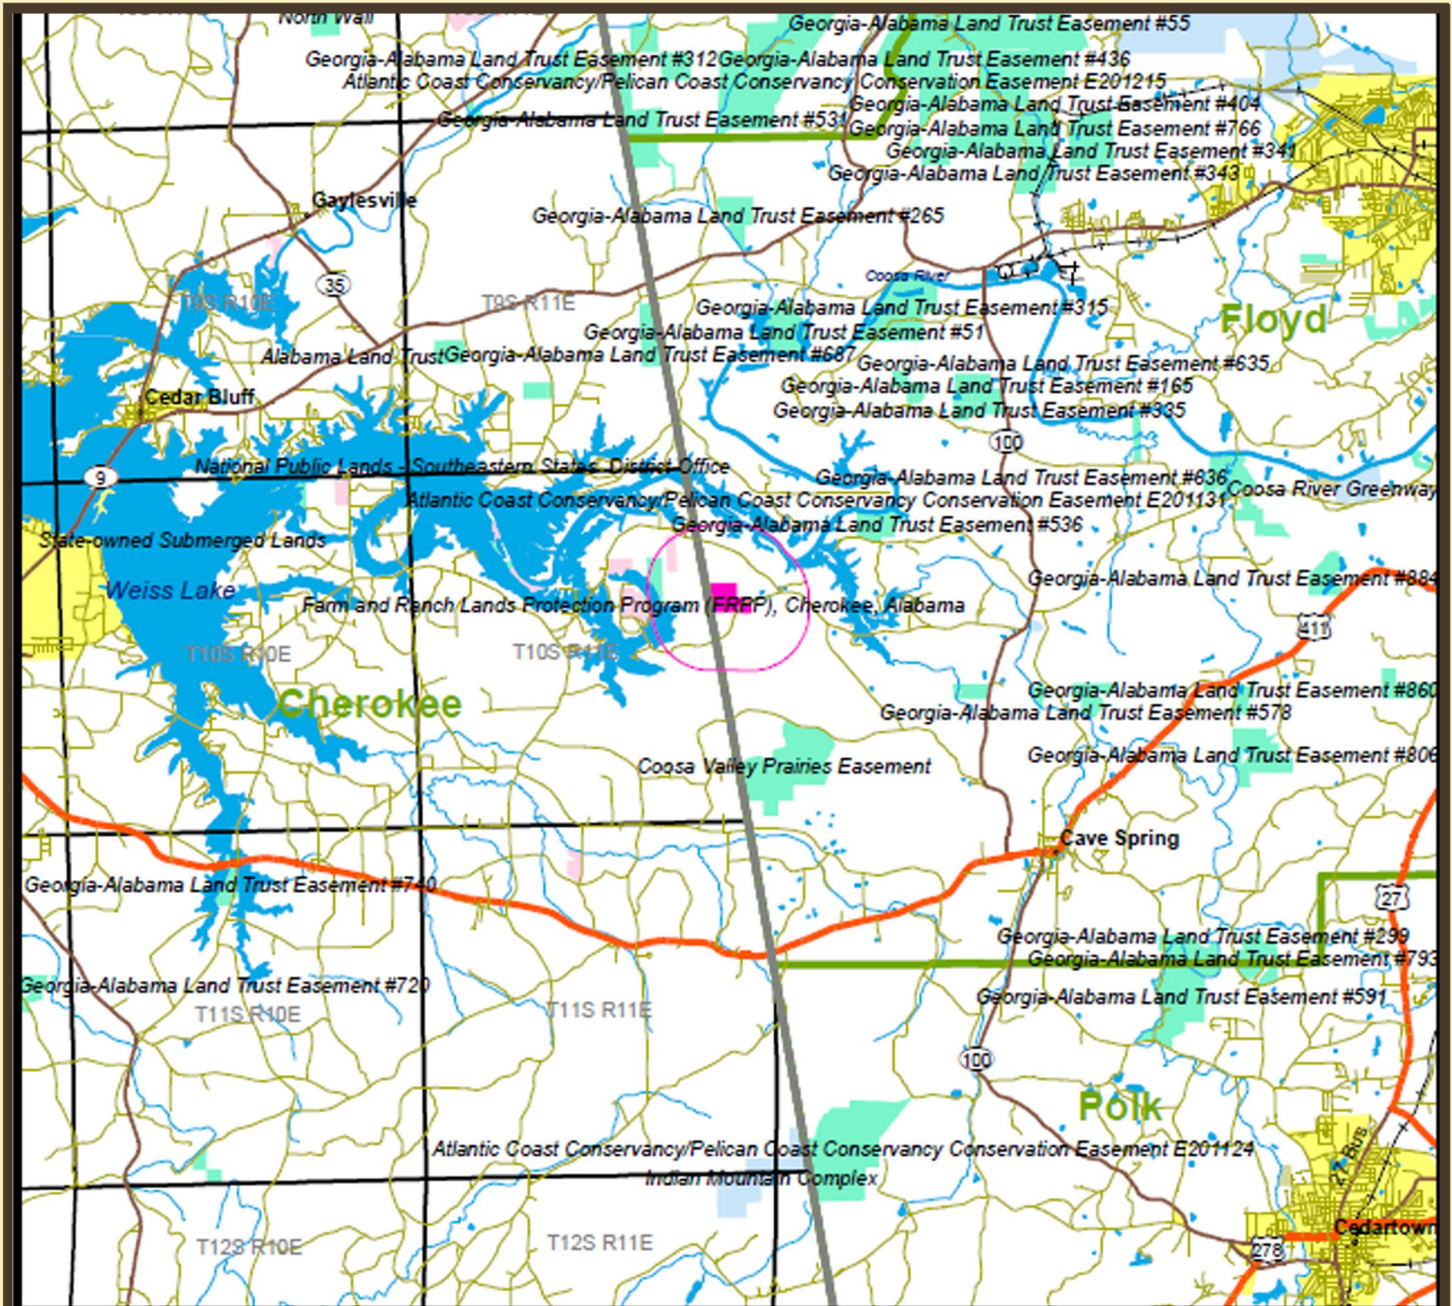

LOCATION MAP

George Road - Location Map
Parcel # 13115Hb1000
Floyd County, GA - approx. 181.0 acres +/-

Property Listing	Interstate	USFS	Other Federal
County	Primary Highway	NPS	County/Local
Urban Area	Secondary Highway	FWS	NGO/Private
Lake/Reservoir	Other Road	BLM	State
Perennial River/Stream	Railroad	Tribal	Unknown