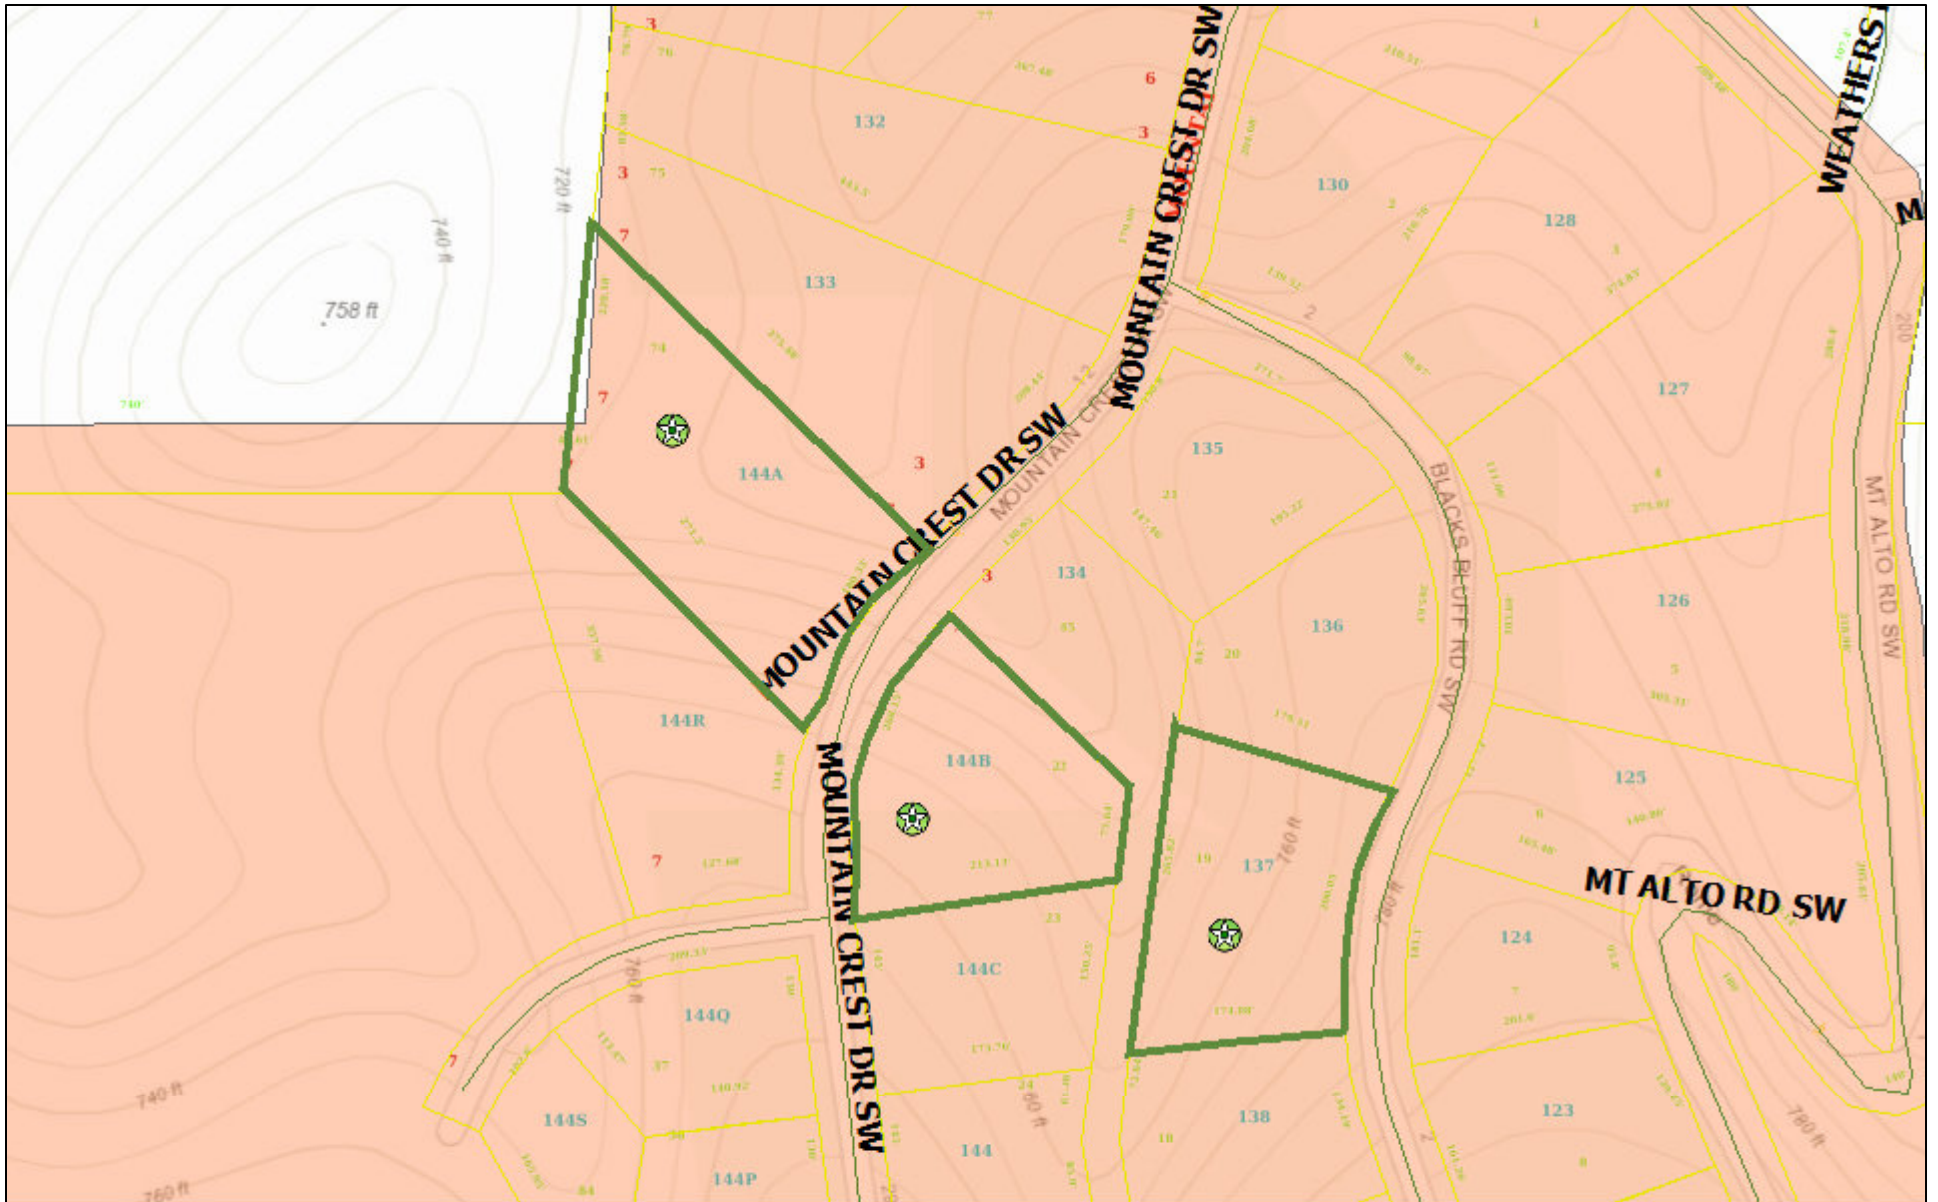

# Property Map

October 1, 2019

- Roads
  - **Boundary**
  - Parcels
  - Rome
- floyd\_ga\_anno

Sources: Esri, HERE, Garmin, Intermap, increment P Corp., GEBCO, USGS, FAO, NPS, NRCAN, GeoBase, IGN, Kadaster NL, Ordnance Survey, Esri