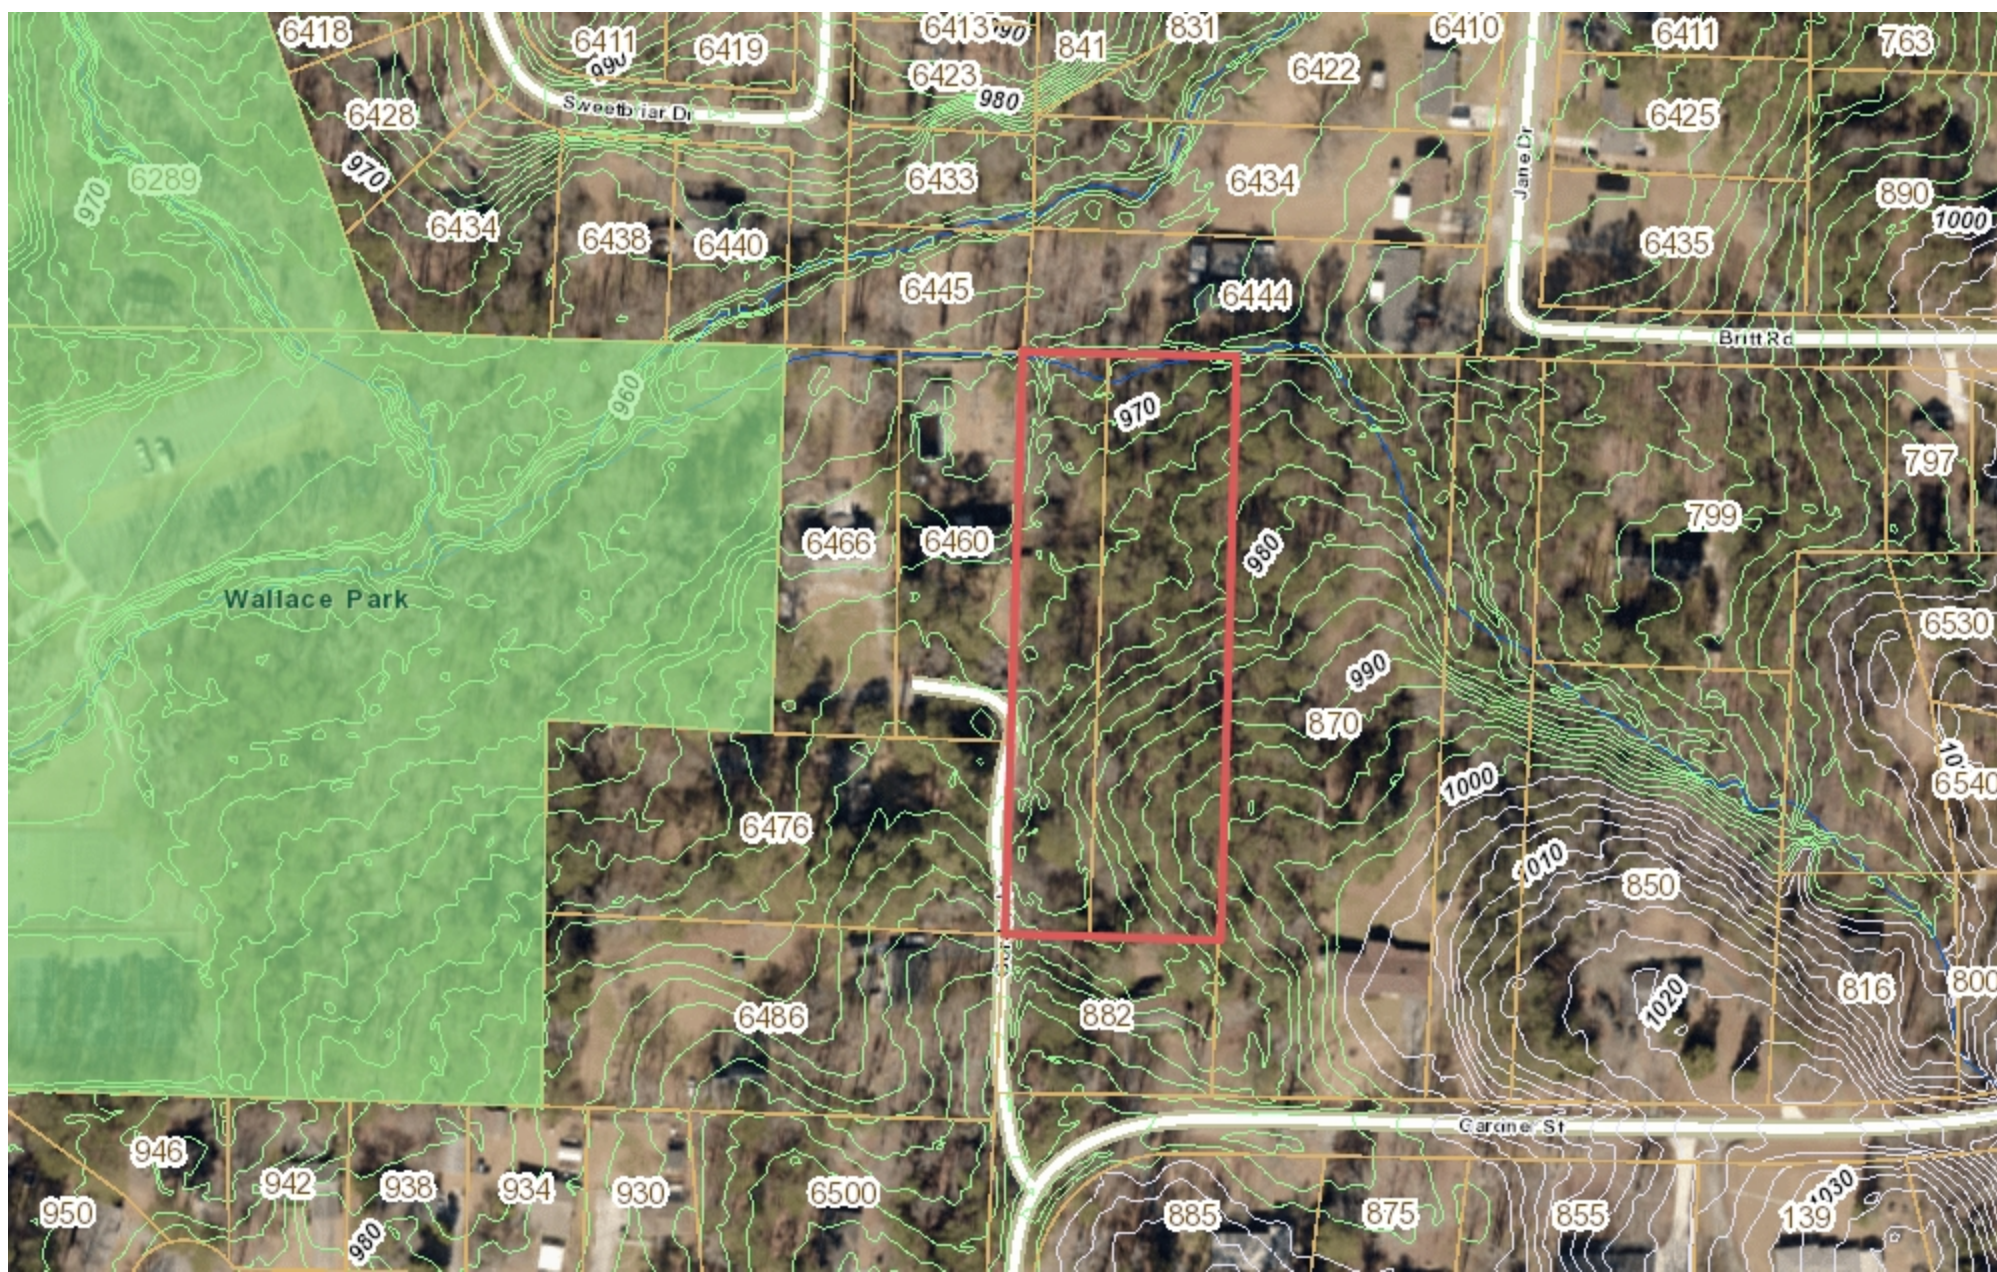

Cobb County Georgia Online Mapping

400.0 0 200.00 400.0 Feet

WGS_1984_Web_Mercator_Auxiliary_Sphere
© Cobb County Georgia

This map is a user generated static output from an Internet mapping site and is for reference only. Data layers that appear on this map may or may not be accurate, current, or otherwise reliable.

THIS MAP IS NOT TO BE USED FOR NAVIGATION

1: 2,400

Map Notes: