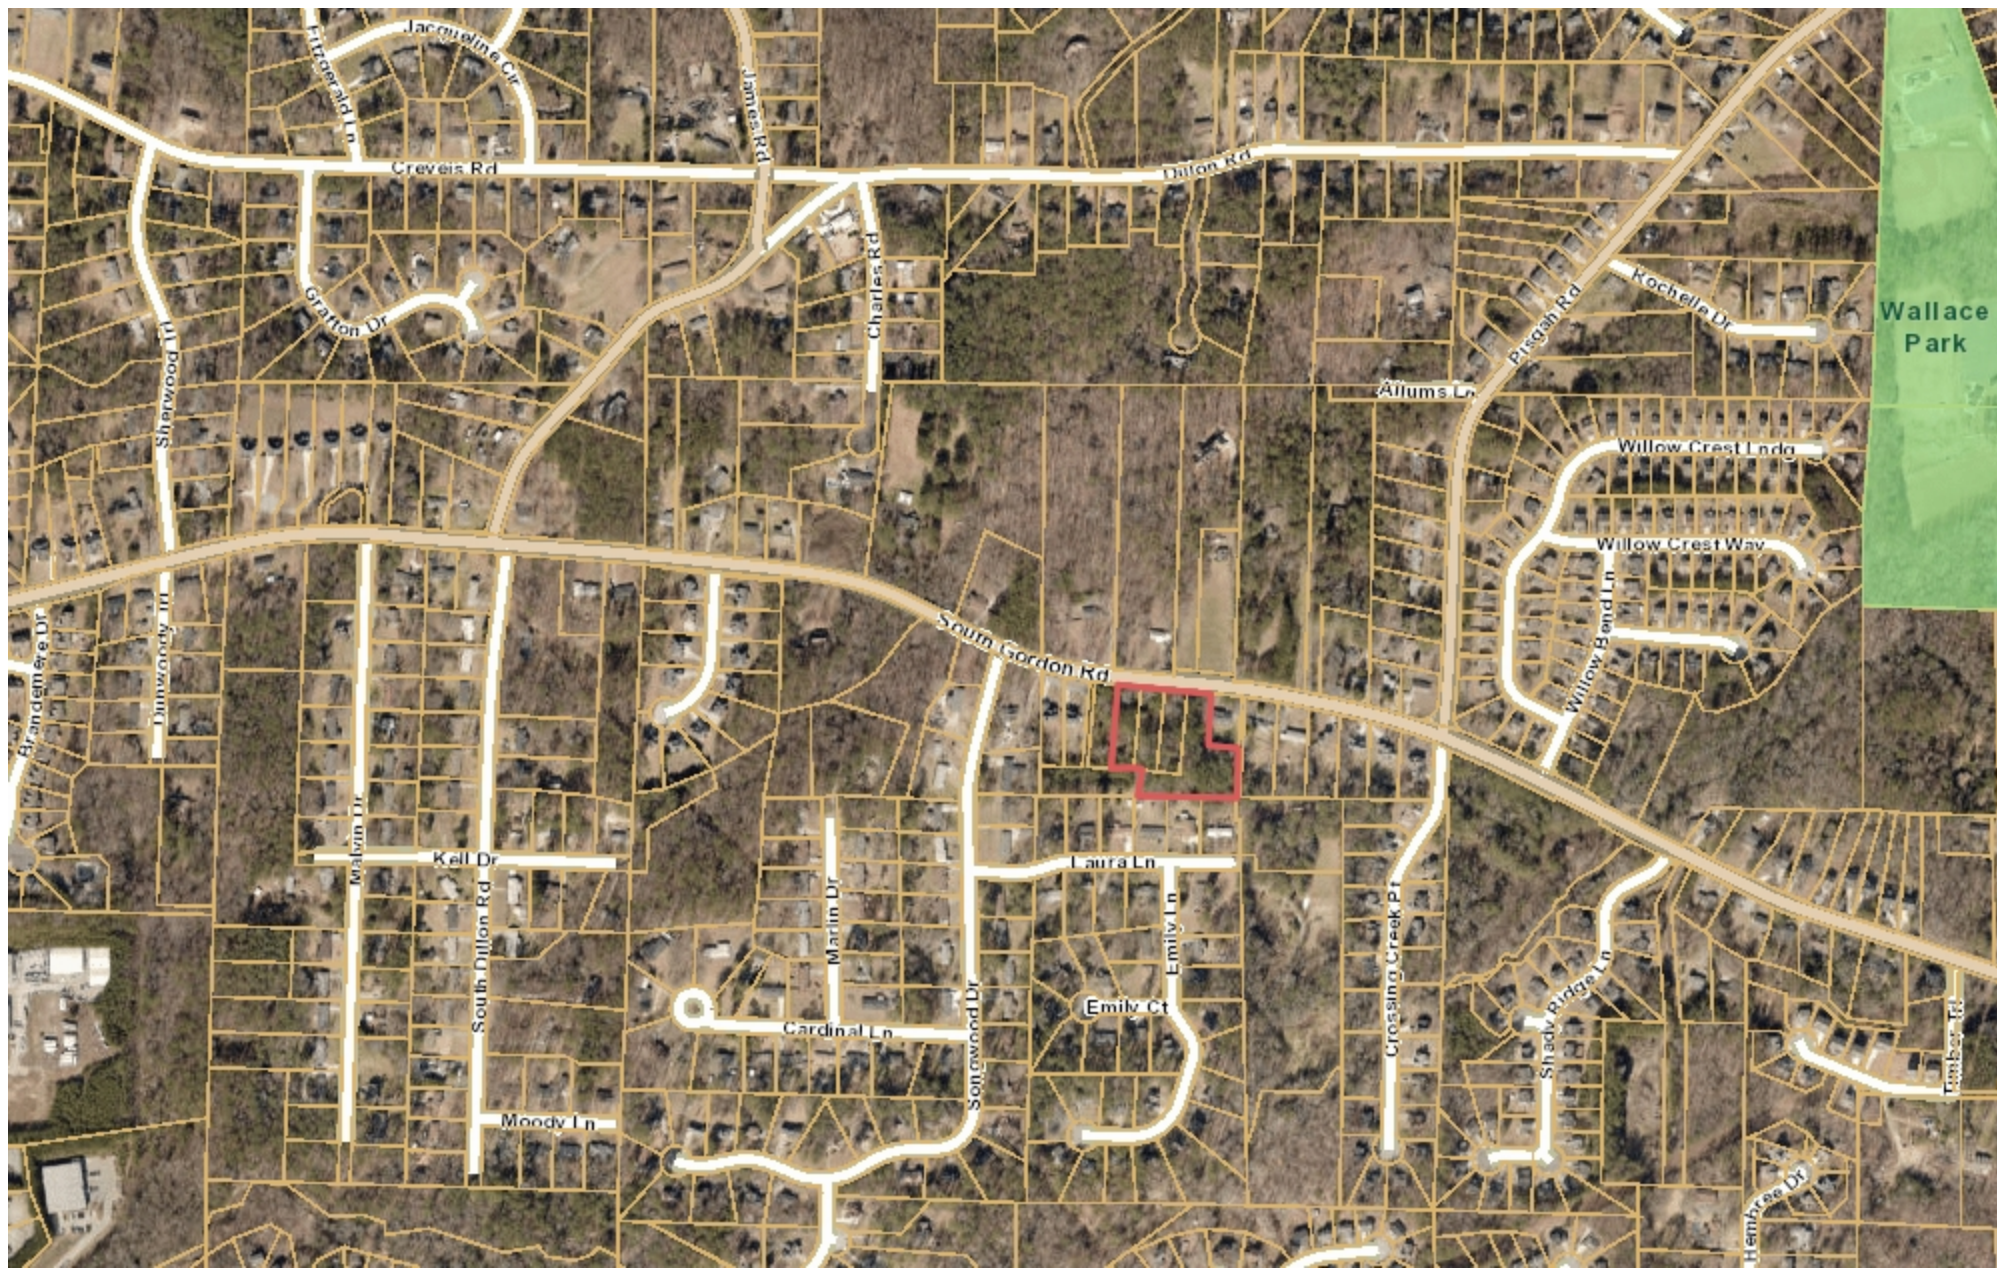

Cobb County Georgia Online Mapping

1,504.7 0 752.33 1,504.7 Feet

WGS_1984_Web_Mercator_Auxiliary_Sphere
© Cobb County Georgia

This map is a user generated static output from an Internet mapping site and is for reference only. Data layers that appear on this map may or may not be accurate, current, or otherwise reliable.

1: 9,028

THIS MAP IS NOT TO BE USED FOR NAVIGATION

Map Notes: